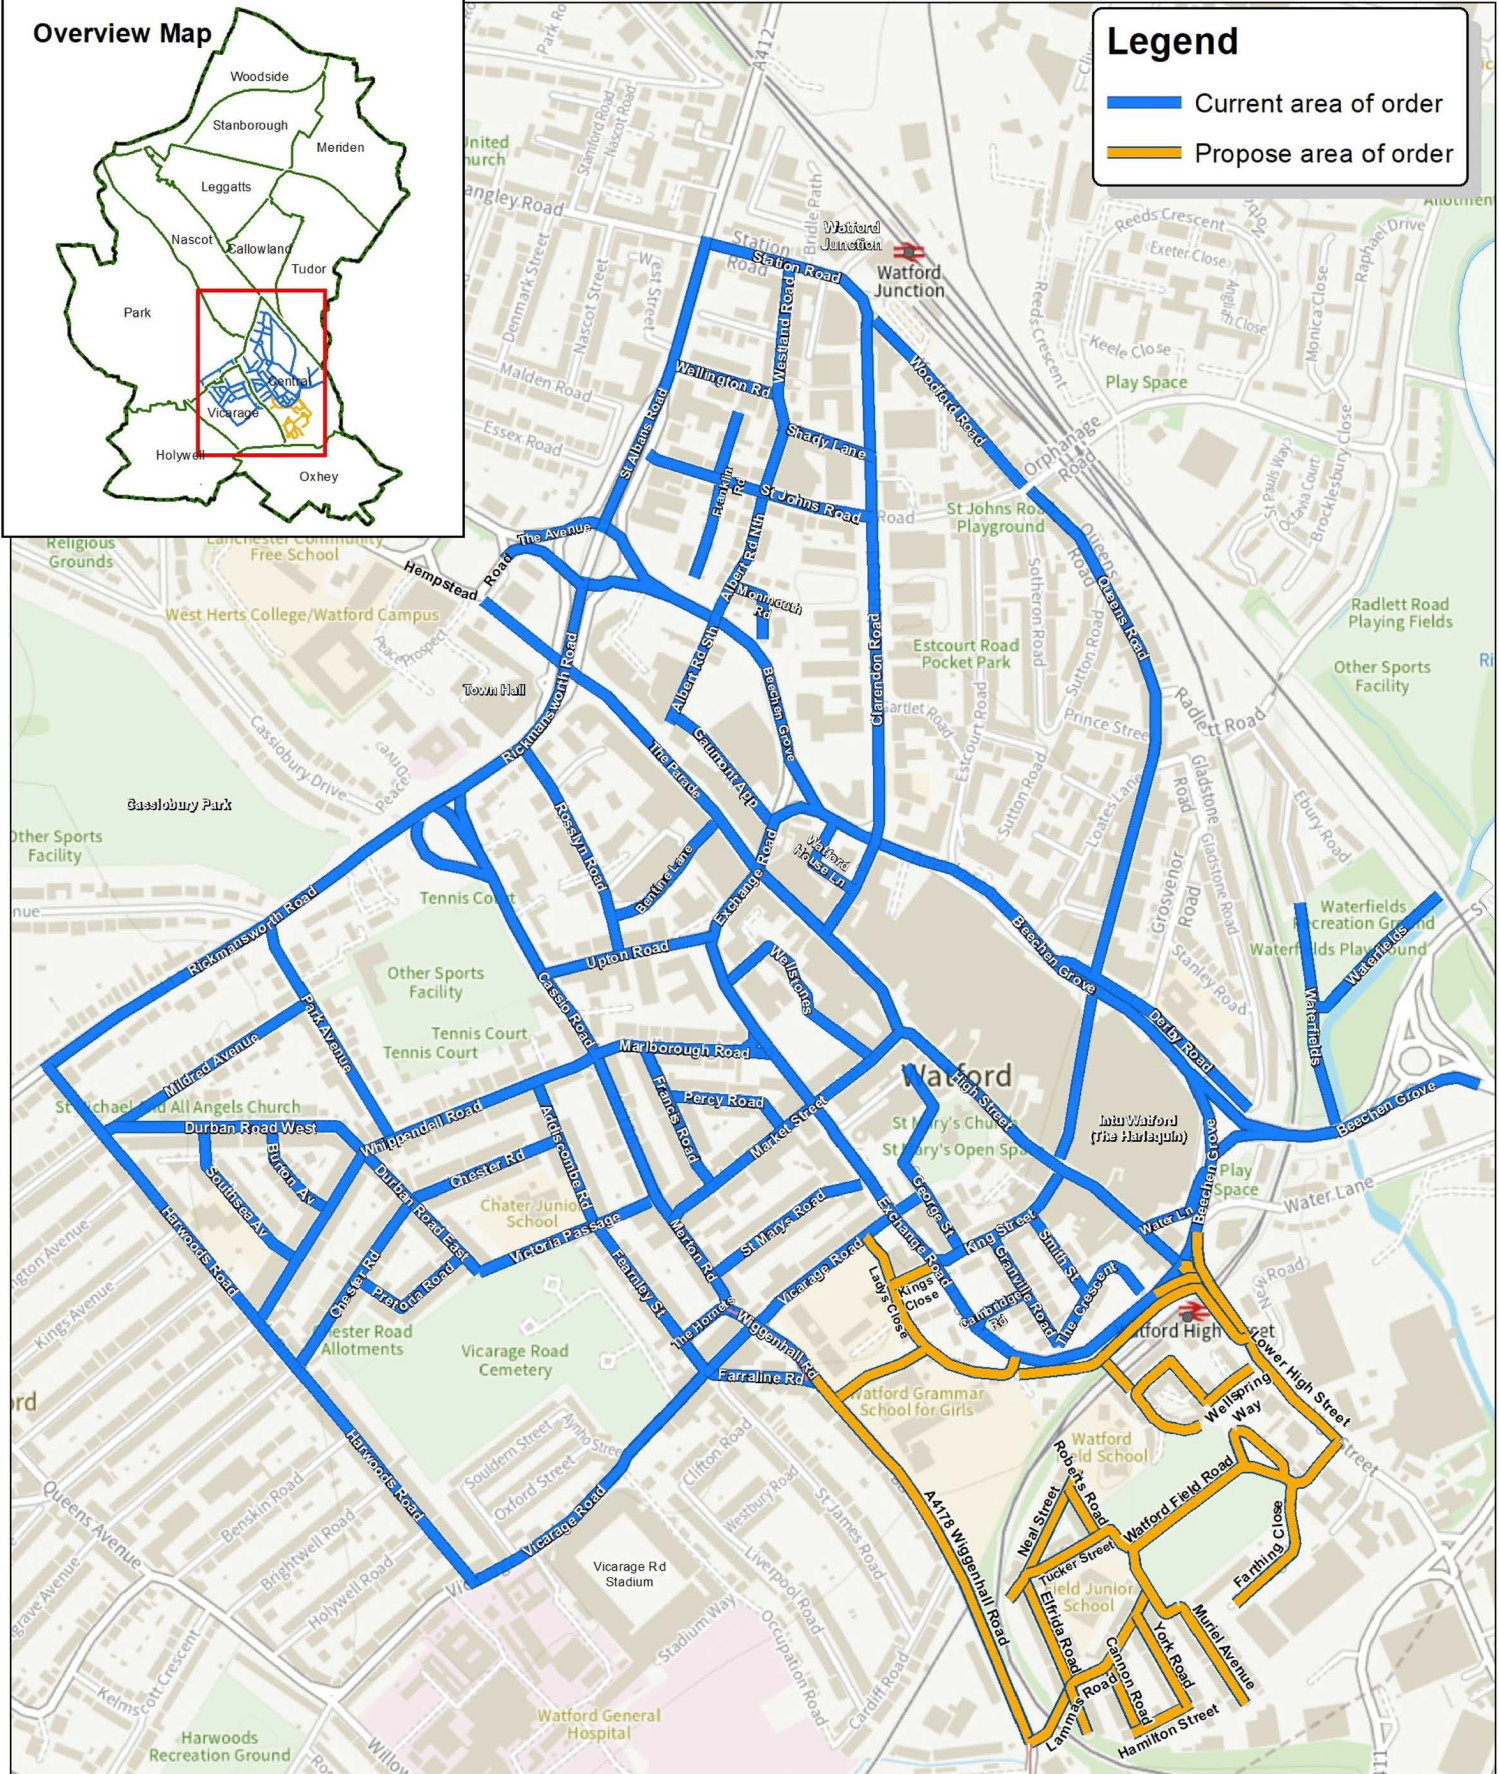

Overview Map

Legend

- Current area of order
- Propose area of order

'Public Space Protection Order' (PSPO) makes for an offence to continue to consume alcohol when asked to stop by a police or an accredited officer. It is also an offence to fail to surrender alcohol within the designated area when requested to do so by a police or accredited officer with a maximum fine of £500 on any of the streets defined in blue. This includes all public areas abounded by blue roads as defined on this map.

**WATFORD
BOROUGH
COUNCIL**

PSPO Map

Town Hall, Watford,
Hertfordshire WD17 3EX

Map Produced by: Geographic Information
Publication Date: 26/08/2023

Scale 1:9,000

© Crown copyright and database rights
2022 Ordnance Survey 100018689